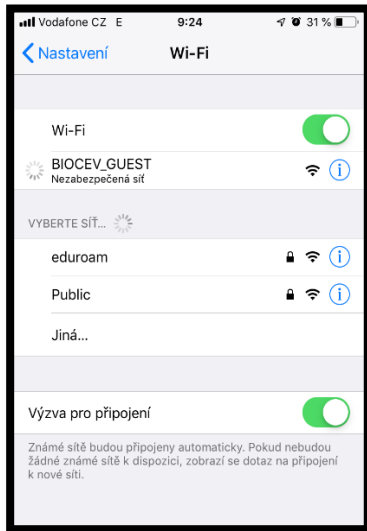

# WIFI BIOCEV\_GUEST – HOW TO

1. Select WiFi BIOCEV\_GUEST

2. To create an account click on the link

3. Fill in required fields

4. Continue with Sing On button

5. Accept BIOCEV Acceptable Use Policy

6. You are connected to the BIOCEV\_GUEST WiFi