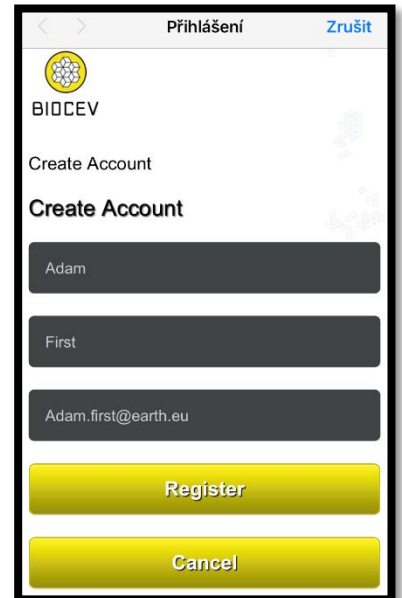

# WIFI BIOCEV\_GUEST – HOW TO

1. Select WiFi BIOCEV\_GUEST

2. To create an account click on the link

3. Fill in required fields

4. Continue with Sing On button

5. Accept BIOCEV Acceptable Use Policy

6. You are connected to the BIOCEV\_GUEST WiFi