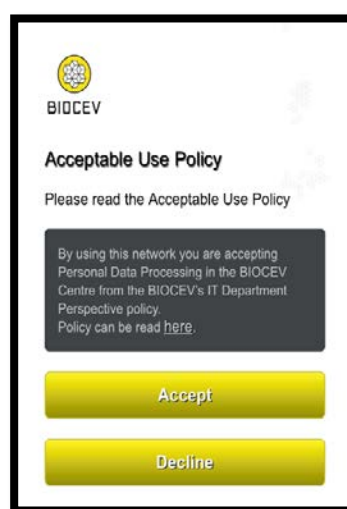

# WIFI BIOCEV\_GUEST – HOW TO

1. Select WiFi BIOCEV\_GUEST

2. To create an account click on the link

3. Fill in required fields

4. Continue with Sing On button

5. Accept BIOCEV Acceptable Use Policy

6. You are connected to the BIOCEV\_GUEST WiFi