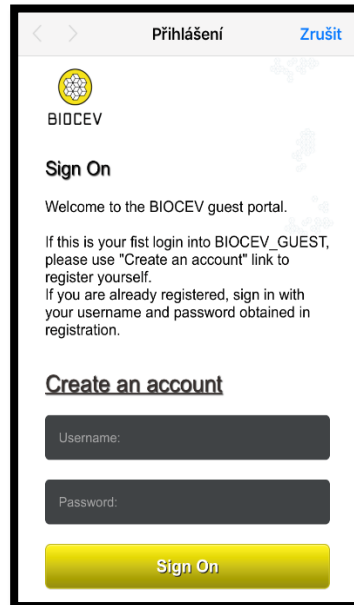

# WIFI BIOCEV\_GUEST – HOW TO

1. Select WiFi BIOCEV\_GUEST

2. To create an account click on the link

3. Fill in required fields

4. Continue with Sing On button

5. Accept BIOCEV Acceptable Use Policy

6. You are connected to the BIOCEV\_GUEST WiFi