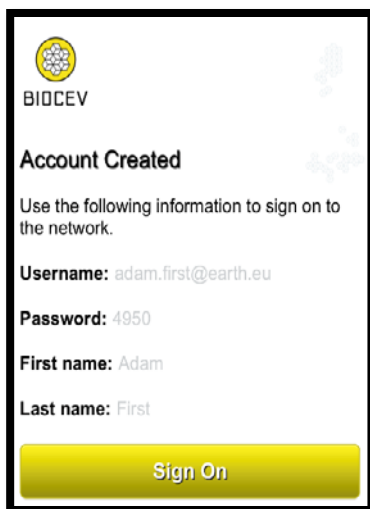

# WIFI BIOCEV\_GUEST – HOW TO

1. Select WiFi BIOCEV\_GUEST

2. To create an account click on the link

3. Fill in required fields

4. Continue with Sing On button

5. Accept BIOCEV Acceptable Use Policy

6. You are connected to the BIOCEV\_GUEST WiFi